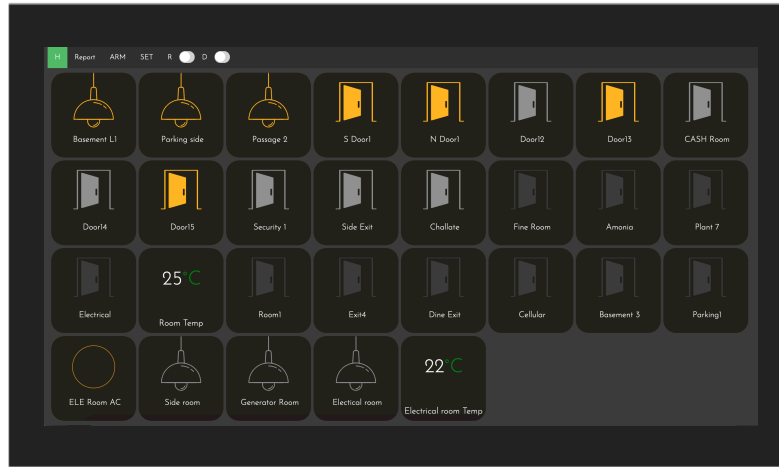

EXIT DOOR MONITORING

DOOR MONITORING

Exit doors / Door sensors -
Door state monitoring
LIVE Mobile push
Photo snapshot to messenger
Telegram Integration
Live Photo integration
Advanced IOT technology
LIVE