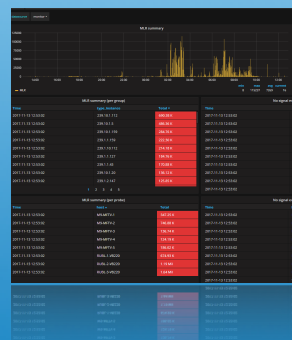

INTERNET DATA

Internet data analysis | live reporting | news feeds | messengers | Social media

+971 508031282

PO 299421 | Dubai | UAE

www.llct.net/oxygen