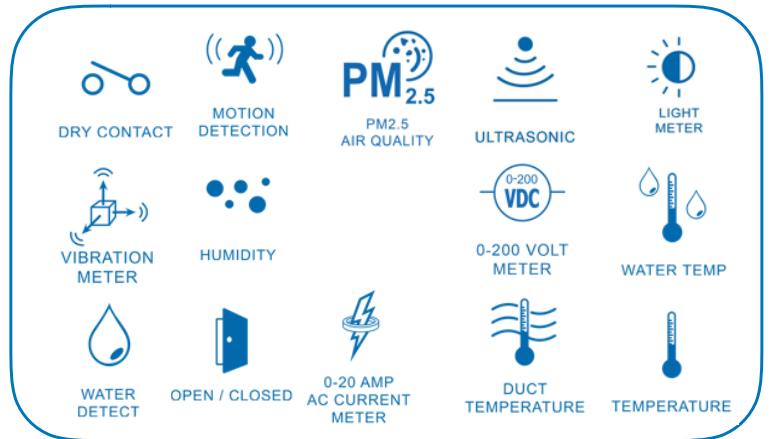

OXYGEN O₂

AREA OF APPLICATION