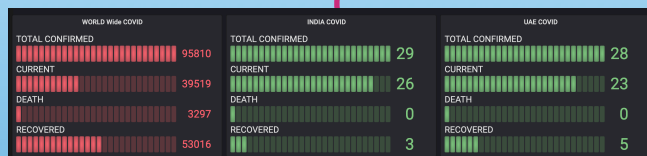

INTERNET DATA

Internet data analysis | live reporting | news feeds | messengers | Social media

+971 508031282

PO 299421 | Dubai | UAE

www.llct.net/oxygen